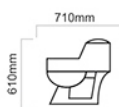

DELL ONE PIECE COMMODE

ONE PIECE COMMODE