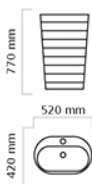

510mm

WHB 05

WALL HUNG BASIN

385 mm

385 mm

3900 mm

WHB 01
WALL HUNG BASIN

WHB 02
WALL HUNG BASIN

WHB 03
WALL HUNG BASIN

ONE PIECE BASIN 3
ONE PIECE BASIN

ONE PIECE BASIN I
ONE PIECE BASIN

**ONE PIECE
BASIN 2**

H 795 mm
L 400 mm
W 400 mm

DELL 2

H 820 mm
L 710 mm
W 475 mm

GALAXY

H 820 mm
L 560 mm
W 460 mm

FLOW

H 821 mm
L 680 mm
W 425 mm

UNIQUE

H 830mm
L 625 mm
W 460 mm

GREE

H 840 mm
L 605 mm
W 475 mm

CHARLIE

H 800 mm
L 475 mm
W 425 mm

12x15

H 800mm
L 350mm
W 345mm

CORNER

H 820 mm
L 520 mm
W 520 mm

1002
550mm x 460mm

1003
560mm x 470mm

1004
560mm x 470mm