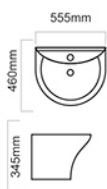

510mm

WHB 05

WALL HUNG BASIN

385 mm

385 mm

3900 mm

WHB 01
WALL HUNG BASIN

WHB 02
WALL HUNG BASIN

WHB 03
WALL HUNG BASIN

ONE PIECE BASIN 3
ONE PIECE BASIN

ONE PIECE BASIN I
ONE PIECE BASIN

**ONE PIECE
BASIN 2**

H 795 mm
L 400 mm
W 400 mm

DELL 2

H 820 mm
L 710 mm
W 475 mm

GALAXY

H 820 mm
L 560 mm
W 460 mm

FLOW

H 821 mm
L 680 mm
W 425 mm

UNIQUE

H 830mm
L 625 mm
W 460 mm

GREE

H 840 mm
L 605 mm
W 475 mm

CHARLIE

H 800 mm
L 475 mm
W 425 mm

12x15

H 800mm
L 350mm
W 345mm

CORNER

H 820 mm
L 520 mm
W 520 mm

1002
550mm x 460mm

1003
560mm x 470mm

1004
560mm x 470mm