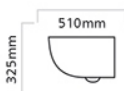

WALL HUNG COMMODE

365mm

325mm

510mm

WHC 04

WALL HUNG COMMODE

365mm

325mm

WHB 03
WALL HUNG BASIN

ONE PIECE BASIN 3
ONE PIECE BASIN

ONE PIECE BASIN I
ONE PIECE BASIN

**ONE PIECE
BASIN 2**

H 795 mm
L 400 mm
W 400 mm

DELL 2

H 820 mm
L 710 mm
W 475 mm

GALAXY

H 800 mm
L 475 mm
W 425 mm

12x15

H 800mm
L 350mm
W 345mm

CORNER

H 820 mm
L 520 mm
W 520 mm

1002
550mm x 460mm

1003
560mm x 470mm

1004
560mm x 470mm

1008

L 645mm
W 430mm

EYE BOWL

L 570mm
W 410mm

1004

L 600mm
W 500mm

CLASSIC

L 490mm
W 350mm