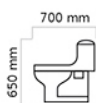

DELL 2 ONE PIECE COMMODE

ALSO AVAILABLE IN 12" P-TRAP