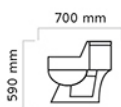

DELL PLUS ONE PIECE COMMODE